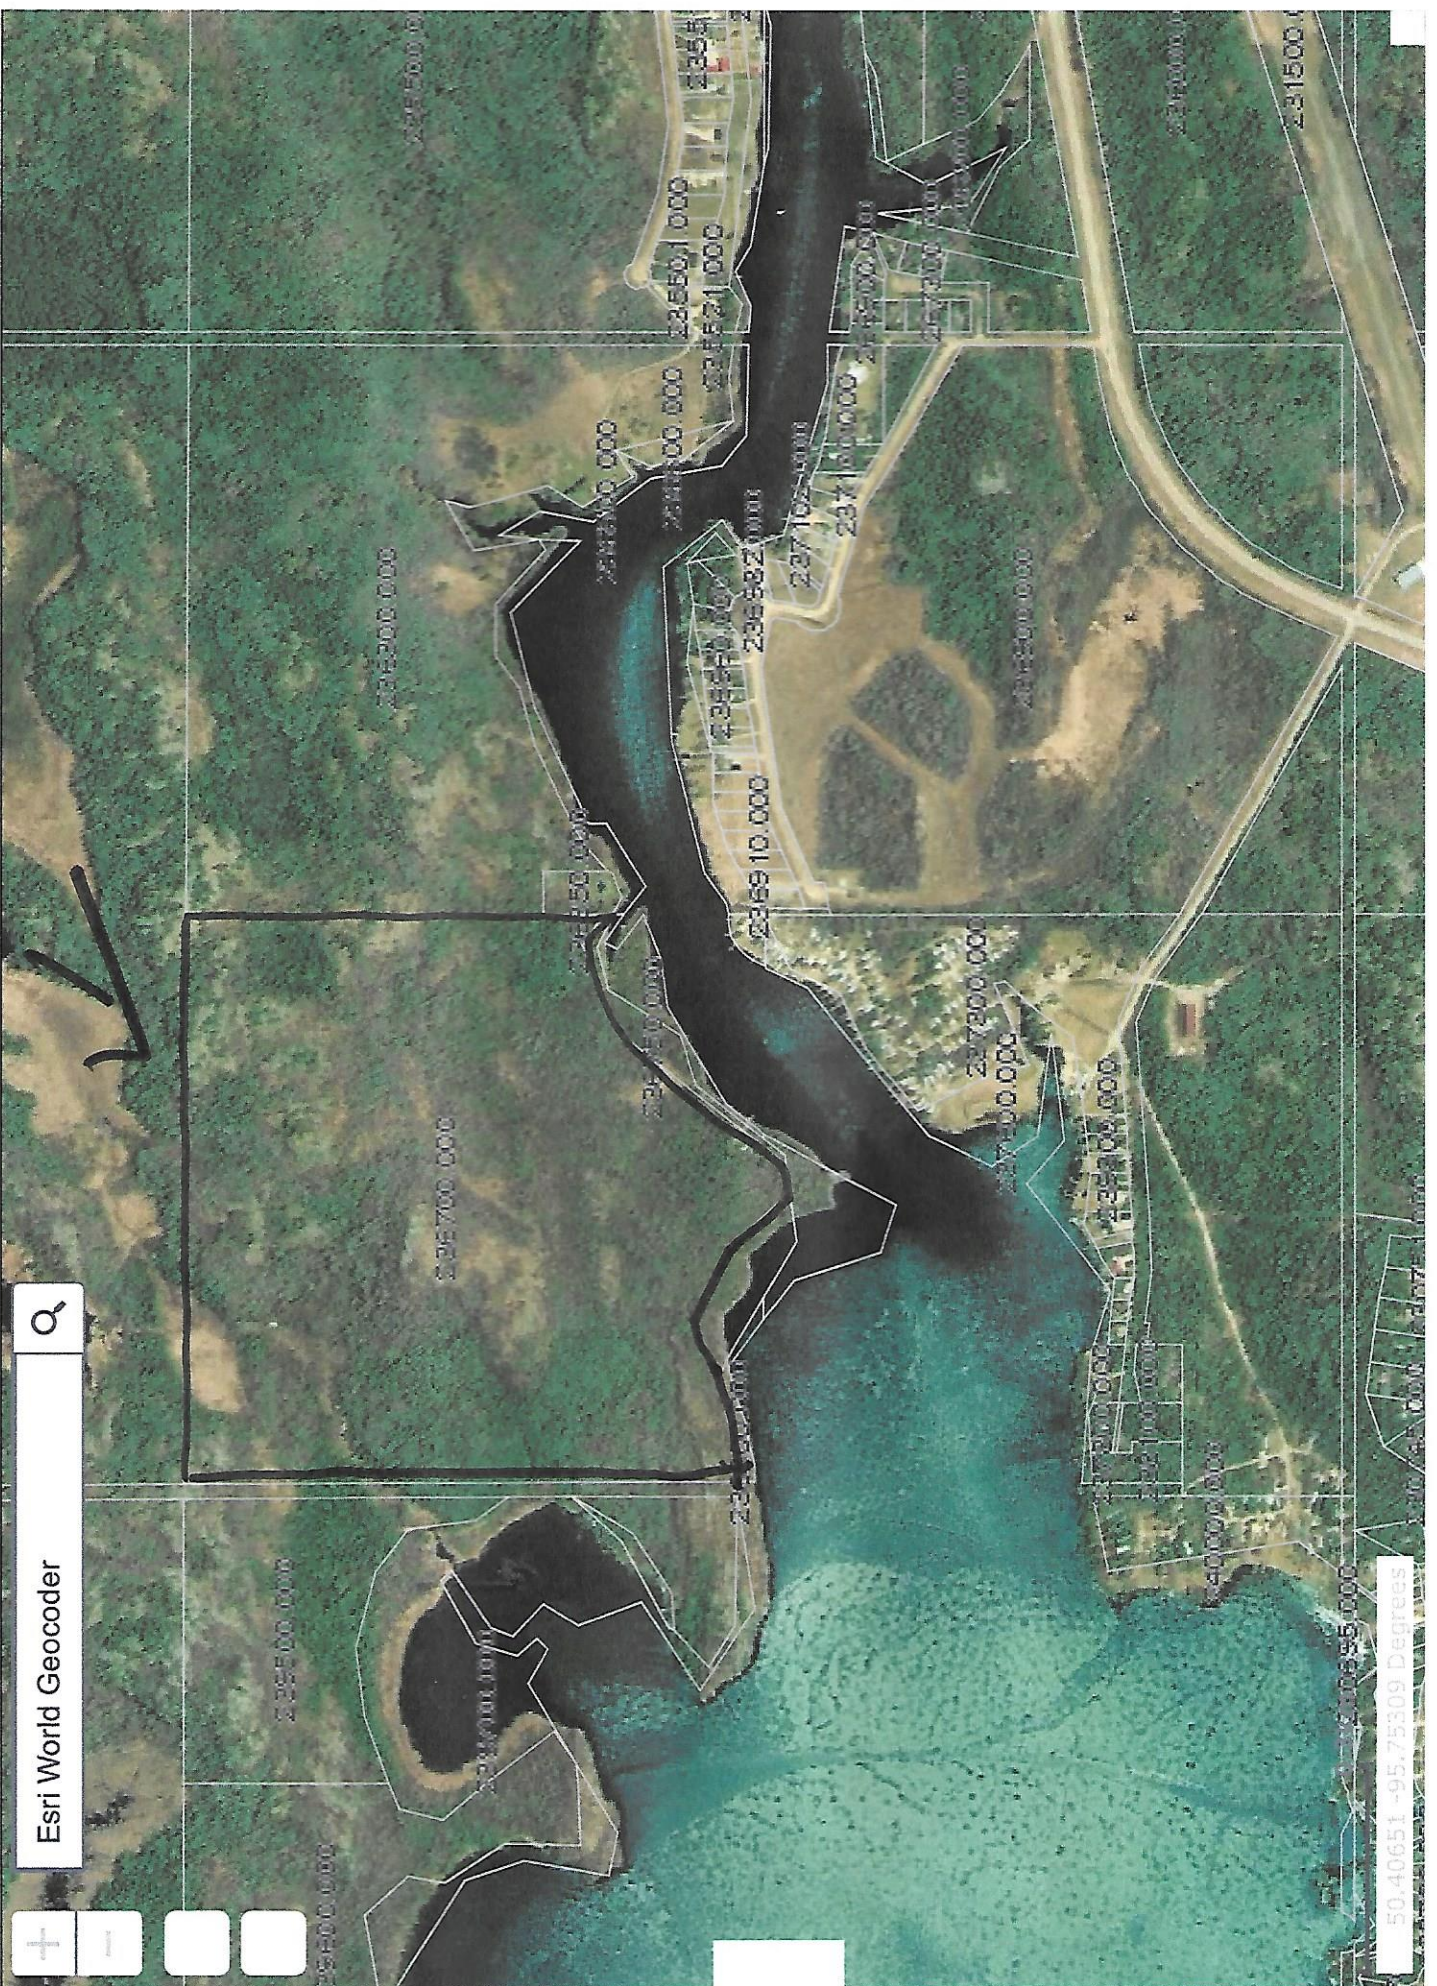

Manitoba Assessment Online Map

Q

Esri World Geocoder

+

-

□

□

50.40651 -95.75309 Degrees