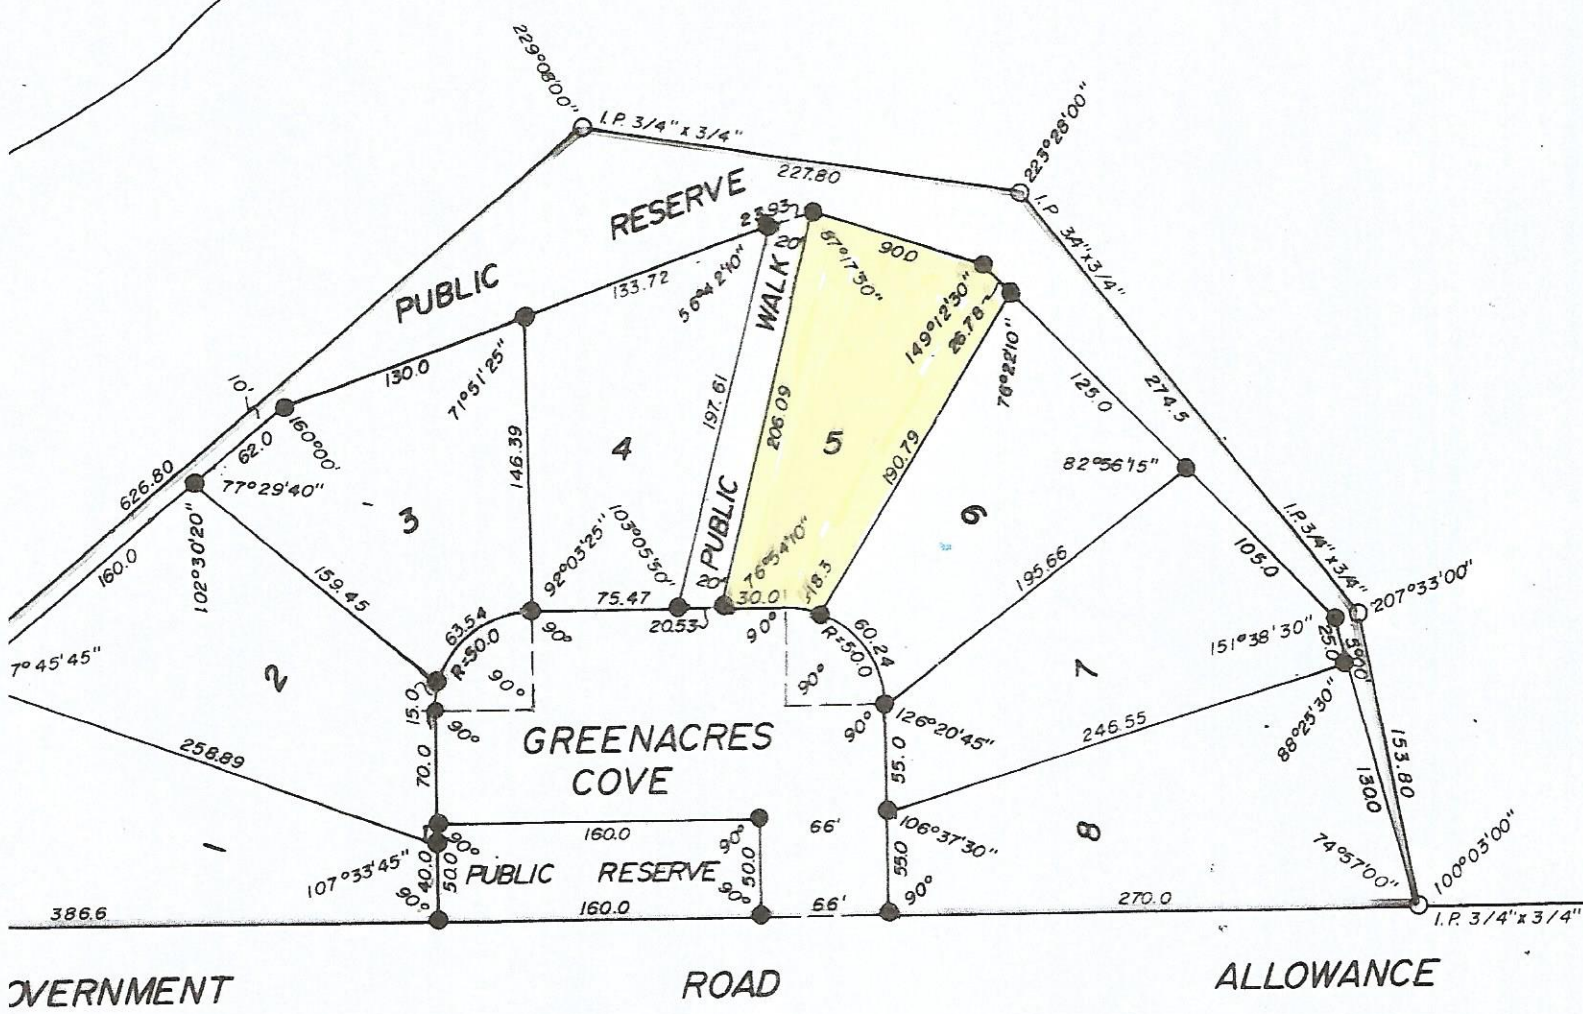

# GREEN ACRES

ER

PLAN

No.

5963

GOVERNMENT

ROAD

ALLOWANCE

66'

4677